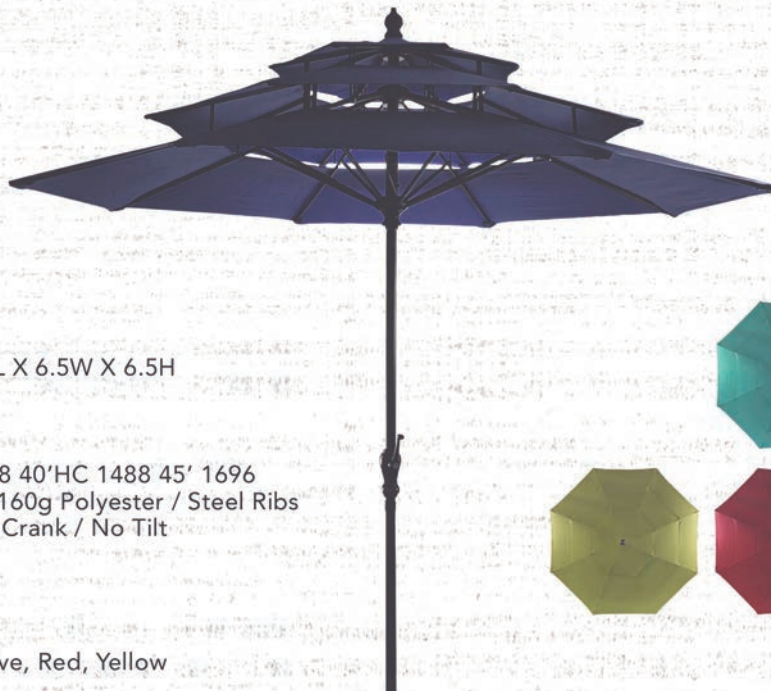

9FT 3-TIER US903L3T

Size: 9ft
Carton Dimensions: 69L X 6.5W X 6.5H
Carton Cubic Ft: 1.69
Product Weight: 21lbs
Total Weight: 23lbs
Container QTY: 40' 1288 40'HC 1488 45' 1696
Material: Steel Frame / 160g Polyester / Steel Ribs
Construction: Folding / Crank / No Tilt
Pole: 38mm
Ribs: 8
Port: Yantian

Colors: Aruba, Navy, Olive, Red, Yellow