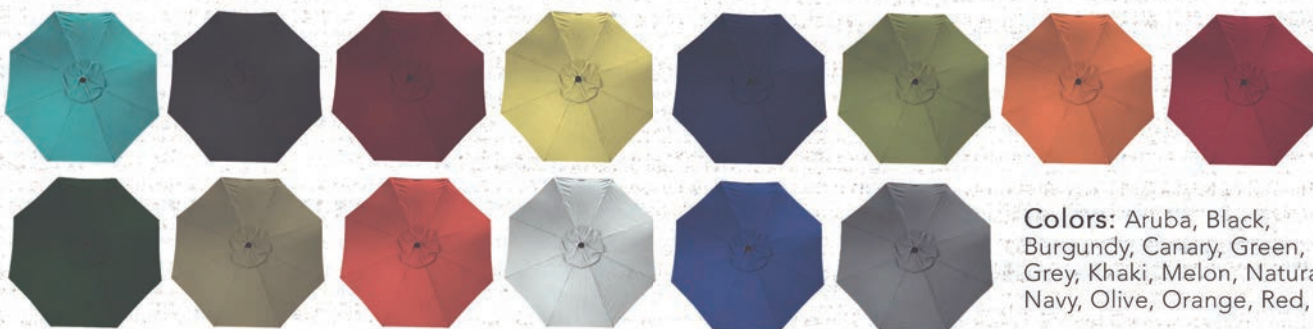

STEEL MARKET UMBRELLAS

Colors: Aruba, Black, Burgundy, Canary, Green, Grey, Khaki, Melon, Natural, Navy, Olive, Orange, Red, Royal

7.5FT US754L

Size: 7.5ft
Carton Dimensions: 47.3L X 5.5W X 5.5H
Carton Cubic Ft: .83
Product Weight: 8.1lbs
Total Weight: 9.9lbs
Container QTY: 40' 2669 40'HC 3154 45' 3515
Material: Steel Frame / 160g Polyester / Steel Ribs
Construction: Folding / Crank / Tilt
Pole: 38mm
Ribs: 8
Port: Ningbo

9FT US904L

Size: 9ft
Carton Dimensions: 54.7L x 5.5W x 5.5H
Carton Cubic Ft: .96
Product Weight: 11lbs
Total Weight: 13lbs
Container QTY: 40' 2261 40'HC 2546 45' 2869
Material: Steel Frame / 160g Polyester / Steel Ribs
Construction: Folding / Crank / Tilt
Pole: 38mm
Ribs: 8
Port: Ningbo