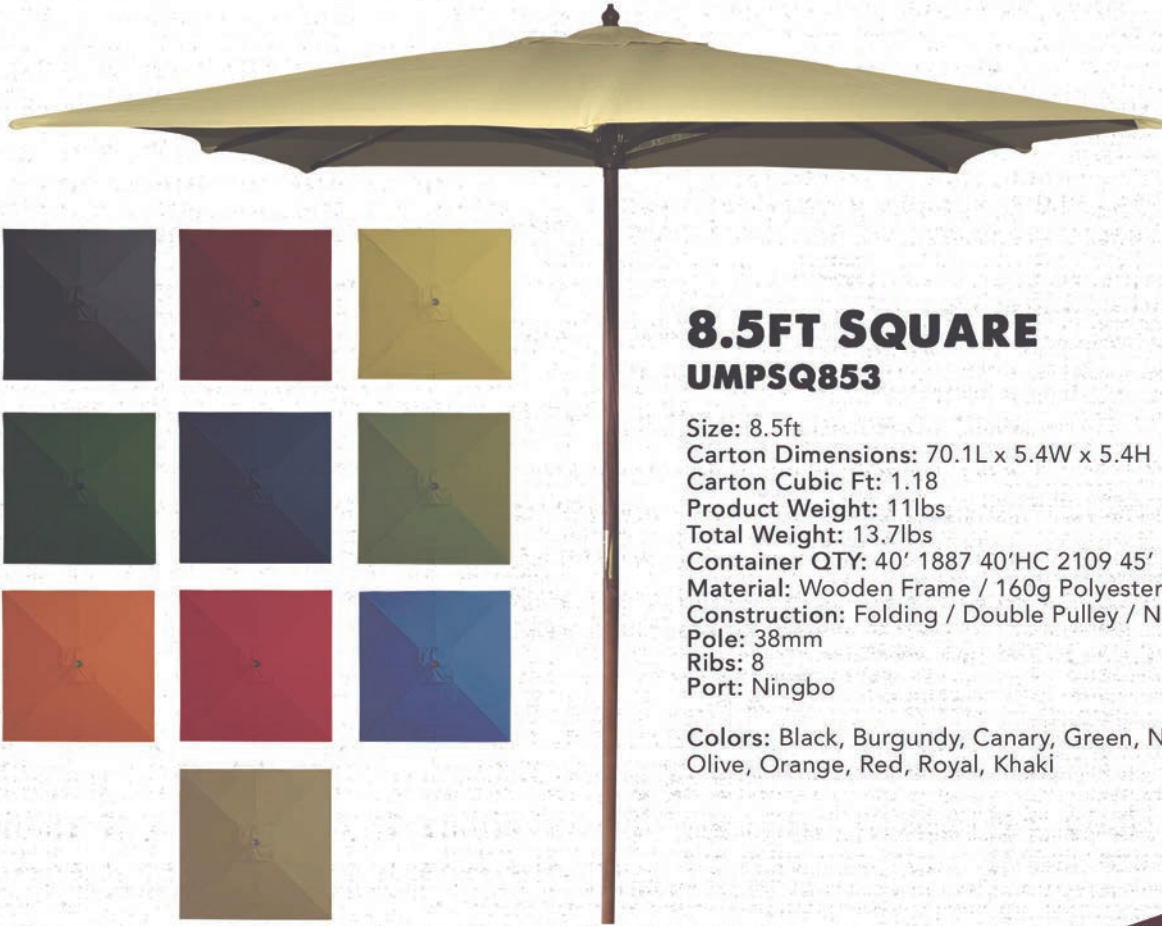

WOODEN UMBRELLAS