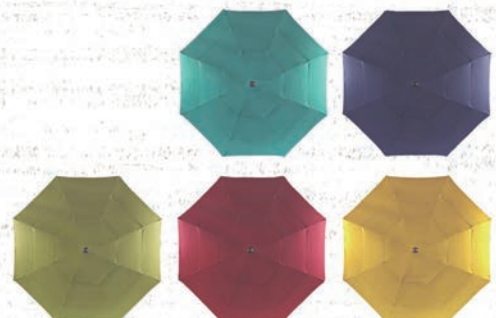

9FT 3-TIER US903L3T

Size: 9ft
Carton Dimensions: 69L X 6.5W X 6.5H
Carton Cubic Ft: 1.69
Product Weight: 21lbs
Total Weight: 23lbs
Container QTY: 40' 1288 40'HC 1488 45' 1696
Material: Steel Frame / 160g Polyester / Steel Ribs
Construction: Folding / Crank / No Tilt
Pole: 38mm
Ribs: 8
Port: Yantian

Colors: Aruba, Navy, Olive, Red, Yellow