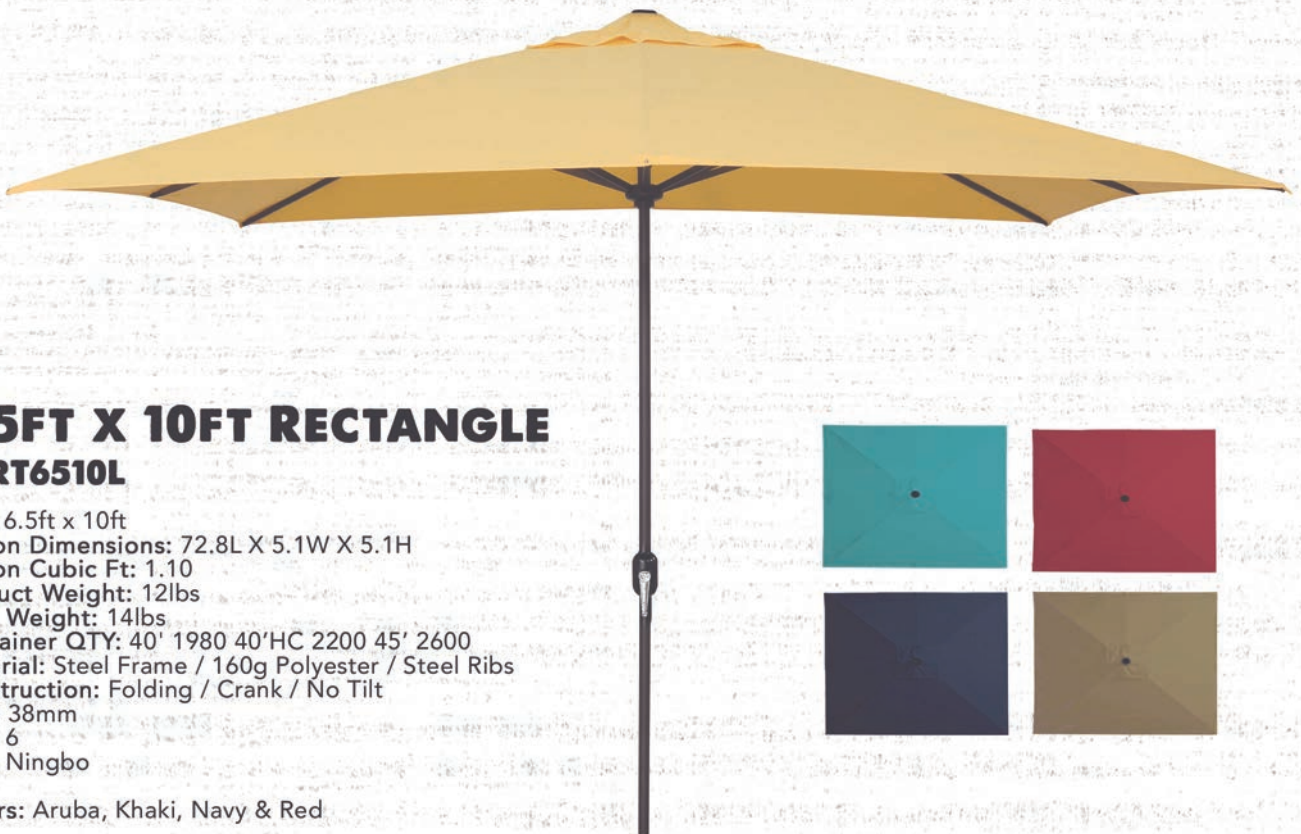

6.5FT X 10FT RECTANGLE USRT6510L

Size: 6.5ft x 10ft
Carton Dimensions: 72.8L X 5.1W X 5.1H
Carton Cubic Ft: 1.10
Product Weight: 12lbs
Total Weight: 14lbs
Container QTY: 40' 1980 40'HC 2200 45' 2600
Material: Steel Frame / 160g Polyester / Steel Ribs
Construction: Folding / Crank / No Tilt
Pole: 38mm
Ribs: 6
Port: Ningbo

Colors: Aruba, Khaki, Navy & Red